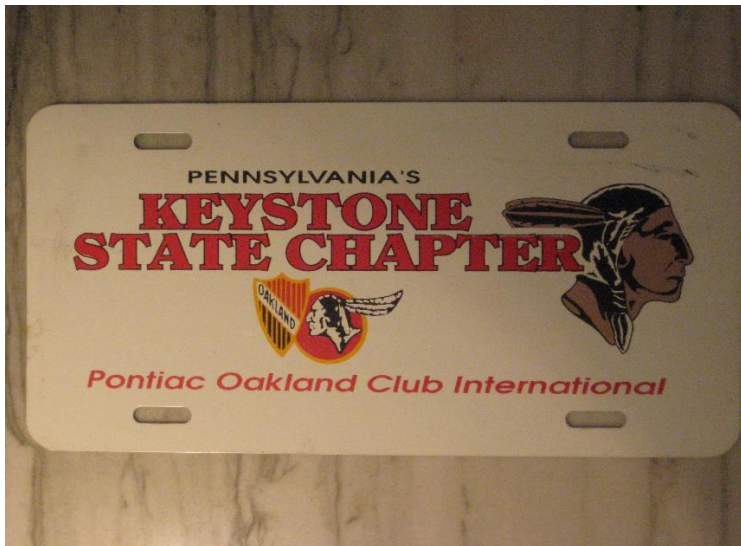

Teal Tee Shirt – Back View  
***ALSO AVAILABLE*** in Red - Sizes S, M, L Only

KSC Key Fob  
Four Colors: Red, Green, Blue and Black  
\$5.00 Each

2019 POCI Convention Tee Shirt – Front View  
Available in Gray or Blue  
Sizes S, M, L, XL Men's  
Limited Women's Available – Inquire  
\$15.00 Each

2019 POCI Convention Tee Shirt – Back View

Keystone State Chapter License Plate  
\$5.00 Each

KSC Pen and Letter Opener Set  
\$5.00 Each